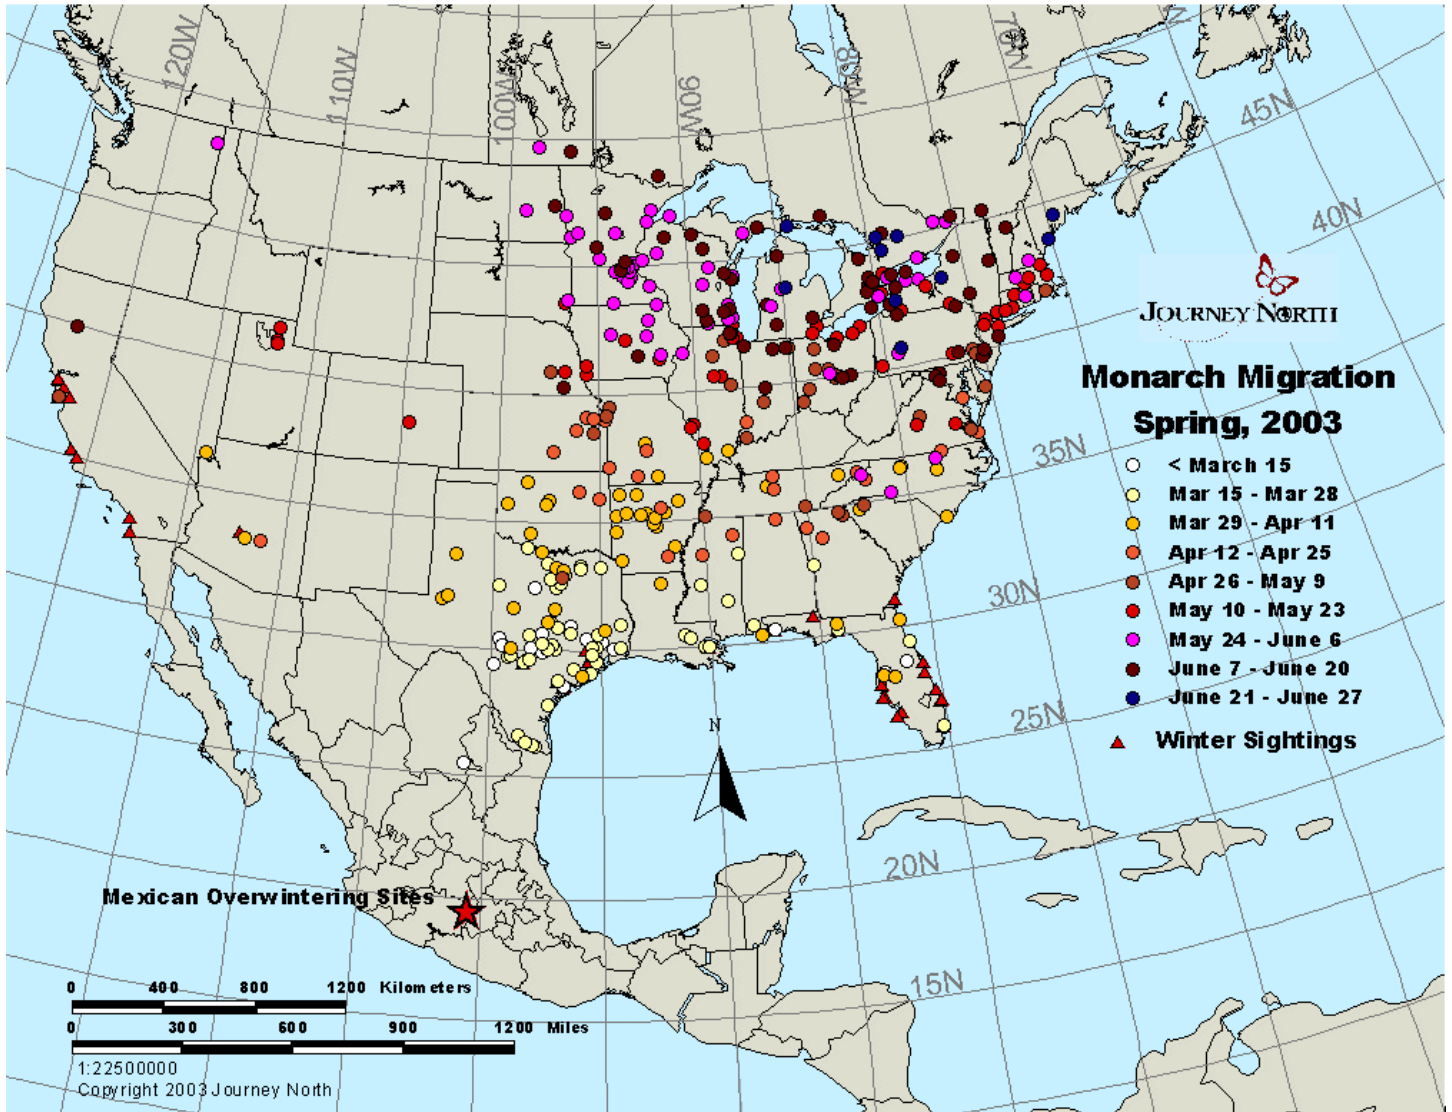

# Unit 3 Section 1 Lesson 2: Migration Relay

## Spring Monarch Migration

Overhead 3

Map can be found online at:  
[www.learner.org/cgi-bin/jnorth/jn-sightings/](http://www.learner.org/cgi-bin/jnorth/jn-sightings/)