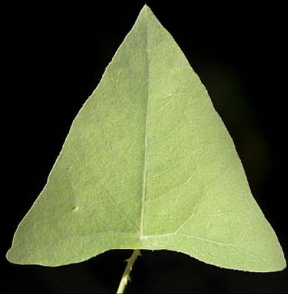

University of
Connecticut

Mile-a-minute Vine (MAM)

Persicaria perfoliata, formerly *Polygonum perfoliatum*

1. Triangular leaves—no lobes or indentations

2. Small barbs along stems (fruits ripening to blue in summer)

3. Saucer-shaped leaves (called ocrea) at nodes