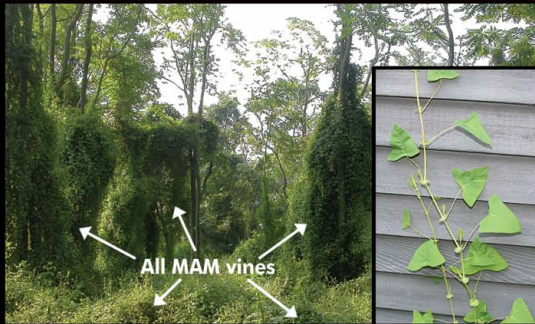

University of
Connecticut

Mile-a-minute Vine (MAM)

Persicaria perfoliata, formerly *Polygonum perfoliatum*

1. Triangular leaves—no lobes or indentations

2. Small barbs along stems (fruits ripening to blue in summer)

3. Saucer-shaped leaves (called ocrea) at nodes